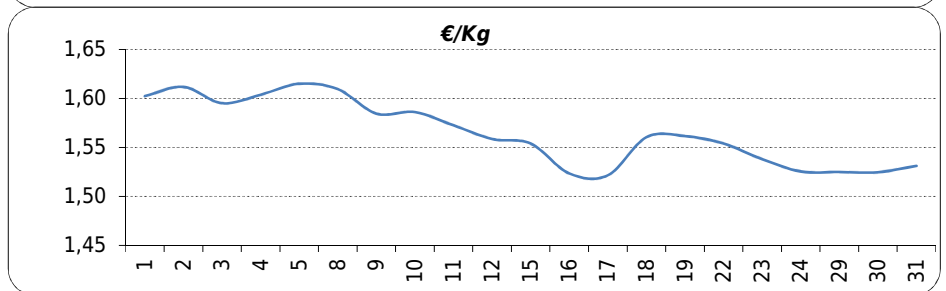

Daily values for the year: 2014 month: 12

Day	\$/ton	€/\$	€/Kg
1	1.998,0	1,2469	1,60
2	2.002,5	1,2424	1,61
3	1.967,0	1,2331	1,60
4	1.974,5	1,2311	1,60
5	1.996,5	1,2362	1,62
6			
7			
8	1.973,0	1,2258	1,61
9	1.960,0	1,2369	1,58
10	1.965,5	1,2392	1,59
11	1.954,5	1,2428	1,57
12	1.940,5	1,2450	1,56
13			
14			
15	1.931,0	1,2426	1,55
16	1.910,0	1,2537	1,52
17	1.894,0	1,2448	1,52
18	1.917,0	1,2285	1,56
19	1.917,5	1,2279	1,56
20			
21			
22	1.905,0	1,2259	1,55
23	1.878,5	1,2213	1,54
24	1.864,0	1,2219	1,53
25			
26			
27			
28			
29	1.860,0	1,2197	1,52
30	1.854,0	1,2160	1,52
31	1.859,0	1,2141	1,53

Last 24 months average €/Kg

Month	€/Kg
01/13	1,56
02/13	1,57
03/13	1,51
04/13	1,45
05/13	1,43
06/13	1,41
07/13	1,39
08/13	1,40
09/13	1,35
10/13	1,36
11/13	1,33
12/13	1,30
01/14	1,30
02/14	1,27
03/14	1,26
04/14	1,34
05/14	1,30
06/14	1,37
07/14	1,45
08/14	1,53
09/14	1,57
10/14	1,54
11/14	1,64
12/14	1,56