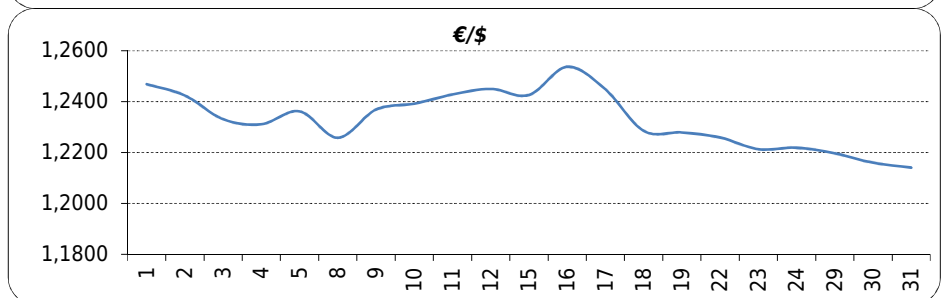

Daily values for the year: 2014 month: 12

Day	\$/ton	€/\$	€/Kg
1	1.998,0	1,2469	1,60
2	2.002,5	1,2424	1,61
3	1.967,0	1,2331	1,60
4	1.974,5	1,2311	1,60
5	1.996,5	1,2362	1,62
6			
7			
8	1.973,0	1,2258	1,61
9	1.960,0	1,2369	1,58
10	1.965,5	1,2392	1,59
11	1.954,5	1,2428	1,57
12	1.940,5	1,2450	1,56
13			
14			
15	1.931,0	1,2426	1,55
16	1.910,0	1,2537	1,52
17	1.894,0	1,2448	1,52
18	1.917,0	1,2285	1,56
19	1.917,5	1,2279	1,56
20			
21			
22	1.905,0	1,2259	1,55
23	1.878,5	1,2213	1,54
24	1.864,0	1,2219	1,53
25			
26			
27			
28			
29	1.860,0	1,2197	1,52
30	1.854,0	1,2160	1,52
31	1.859,0	1,2141	1,53

Last 24 months average €/Kg

Month	€/Kg
01/13	1,56
02/13	1,57
03/13	1,51
04/13	1,45
05/13	1,43
06/13	1,41
07/13	1,39
08/13	1,40
09/13	1,35
10/13	1,36
11/13	1,33
12/13	1,30
01/14	1,30
02/14	1,27
03/14	1,26
04/14	1,34
05/14	1,30
06/14	1,37
07/14	1,45
08/14	1,53
09/14	1,57
10/14	1,54
11/14	1,64
12/14	1,56