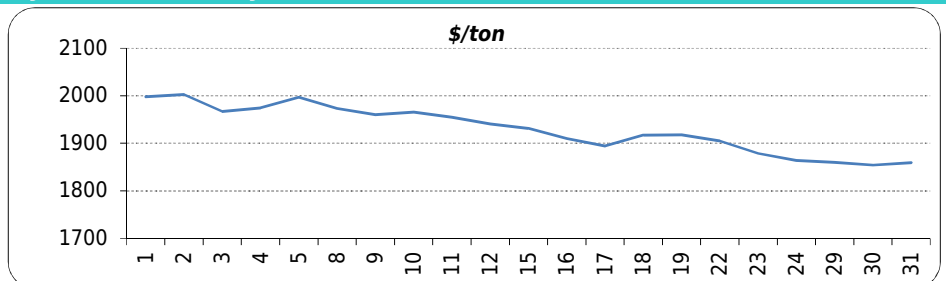

Daily values for the year: 2014 month: 12

Day	\$/ton	€/\$	€/Kg
1	1.998,0	1,2469	1,60
2	2.002,5	1,2424	1,61
3	1.967,0	1,2331	1,60
4	1.974,5	1,2311	1,60
5	1.996,5	1,2362	1,62
6			
7			
8	1.973,0	1,2258	1,61
9	1.960,0	1,2369	1,58
10	1.965,5	1,2392	1,59
11	1.954,5	1,2428	1,57
12	1.940,5	1,2450	1,56
13			
14			
15	1.931,0	1,2426	1,55
16	1.910,0	1,2537	1,52
17	1.894,0	1,2448	1,52
18	1.917,0	1,2285	1,56
19	1.917,5	1,2279	1,56
20			
21			
22	1.905,0	1,2259	1,55
23	1.878,5	1,2213	1,54
24	1.864,0	1,2219	1,53
25			
26			
27			
28			
29	1.860,0	1,2197	1,52
30	1.854,0	1,2160	1,52
31	1.859,0	1,2141	1,53

Last 24 months average €/Kg

Month	€/Kg
01/13	1,56
02/13	1,57
03/13	1,51
04/13	1,45
05/13	1,43
06/13	1,41
07/13	1,39
08/13	1,40
09/13	1,35
10/13	1,36
11/13	1,33
12/13	1,30
01/14	1,30
02/14	1,27
03/14	1,26
04/14	1,34
05/14	1,30
06/14	1,37
07/14	1,45
08/14	1,53
09/14	1,57
10/14	1,54
11/14	1,64
12/14	1,56